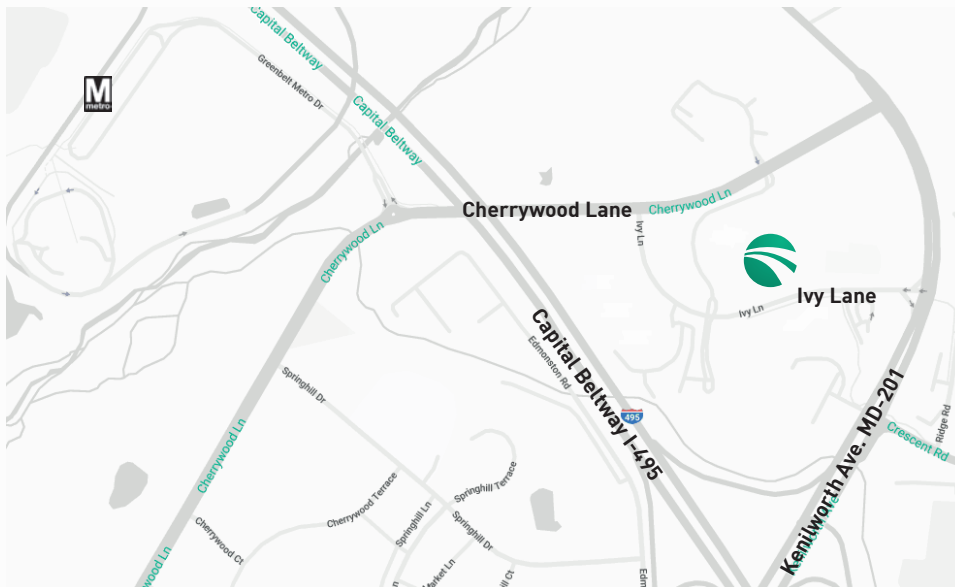

How to Reach NAPA

NAPA's new headquarters at 6406 Ivy Lane in Greenbelt, Maryland, are conveniently located to the Capital Beltway (I-495) and the Baltimore–Washington Parkway (MD-295), as well as to the Metrorail Green Line. Visitors can fly into any of the Washington Capital Region's three major airports (BWI, DCA, & IAD) or take Amtrak to Washington Union Station. Several general aviation airfields are also nearby.

To use Google Maps for directions, follow this link:
<https://goo.gl/maps/mFW36adCkKgR6Zdr8>

From the Capital Beltway, NAPA is located at Exit 23 MD-201 Kenilworth Avenue/Bladensburg/Greenbelt. After exiting, head North on MD-201. At the second light, turn left on to Ivy Lane. In a quarter mile, turn right into the Capital Office Park complex and 6406 Ivy Lane is the building to the right.

From inside the Beltway, take MD-201 Kenilworth Avenue north to Ivy Lane. It is also possible to access the building from MD-193 Greenbelt Road via Cherrywood Lane, which intersects with Ivy Lane.

From the Greenbelt Metrorail Station, several bus lines run regularly to Ivy Lane, including WMATA Metrobus 89M and WMATA Metrobus G12 (both of which stop on Ivy Lane) and The Bus 11 (which stops on Cherrywood Lane). A Capital Office Park shuttle runs mornings and evenings between the Metro station and the complex, too. Call NAPA for details.

**NATIONAL ASPHALT
PAVEMENT ASSOCIATION**

6406 Ivy Lane, Suite 350
Greenbelt, MD 20770-1441
(888) 468-6499 • (301) 731-4748
www.asphalt pavement.org